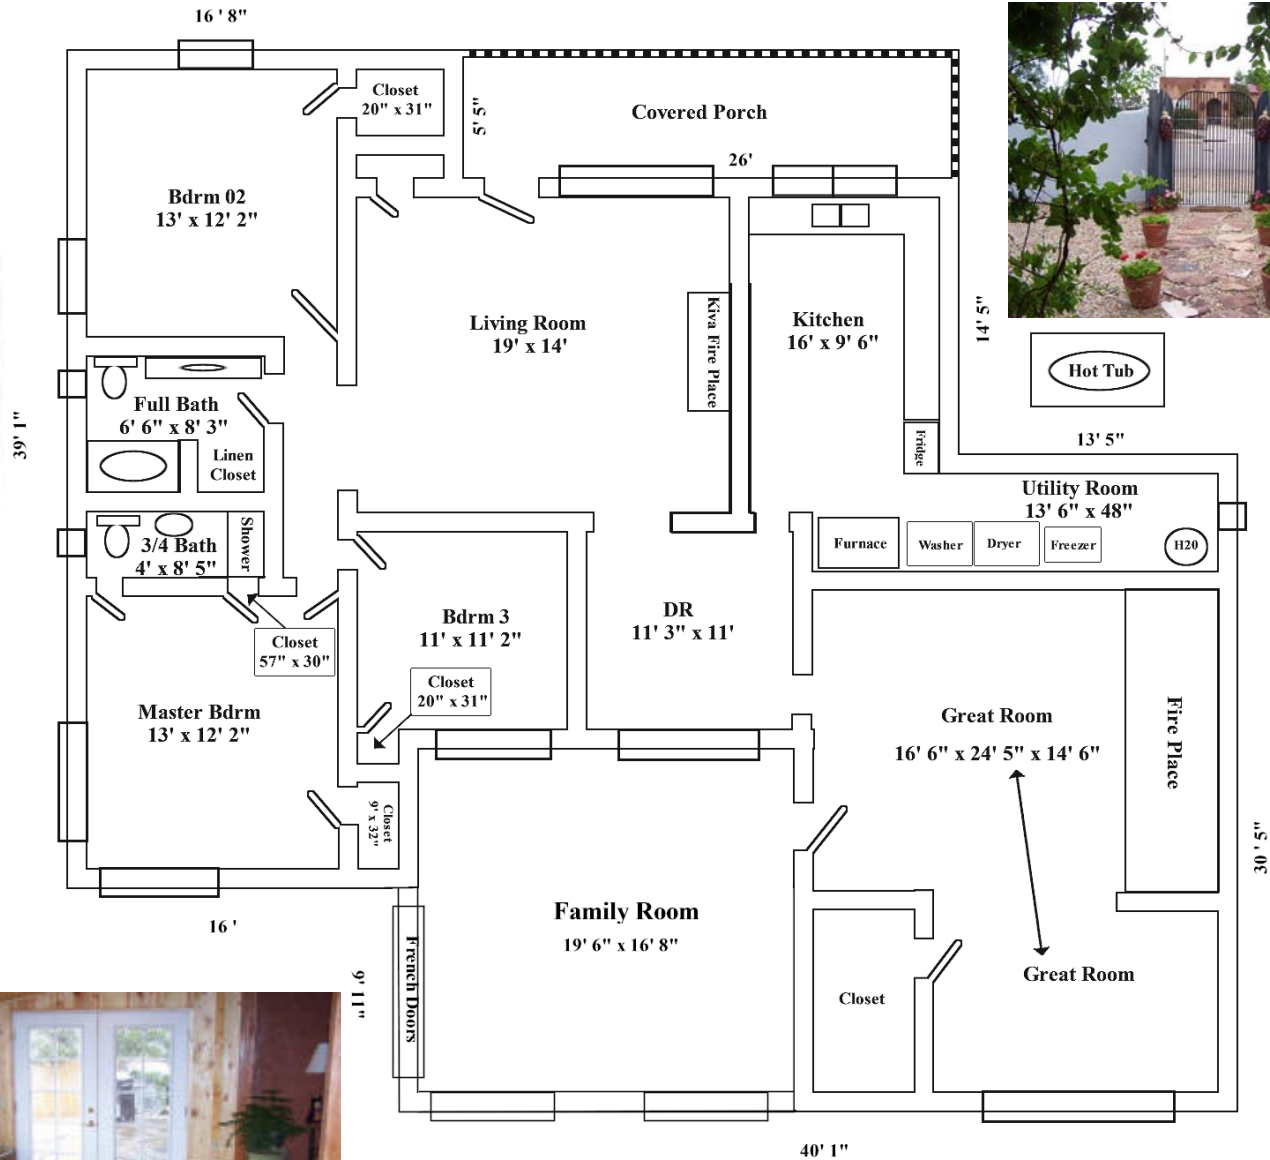

Floor Plan For: 110 Limit Ave., Mountainair, NM

Whispering Range
Realty, LLC

505.847-2300 **MLS**

This Floor Plan Is Not To Scale. It is being provided to give a general idea of room locations. Square footage, acreage and/or lot size is approximate and neither Seller nor Broker guarantees accuracy. Broker advises Buyer to verify all measurements and dimension prior to making any written offers.